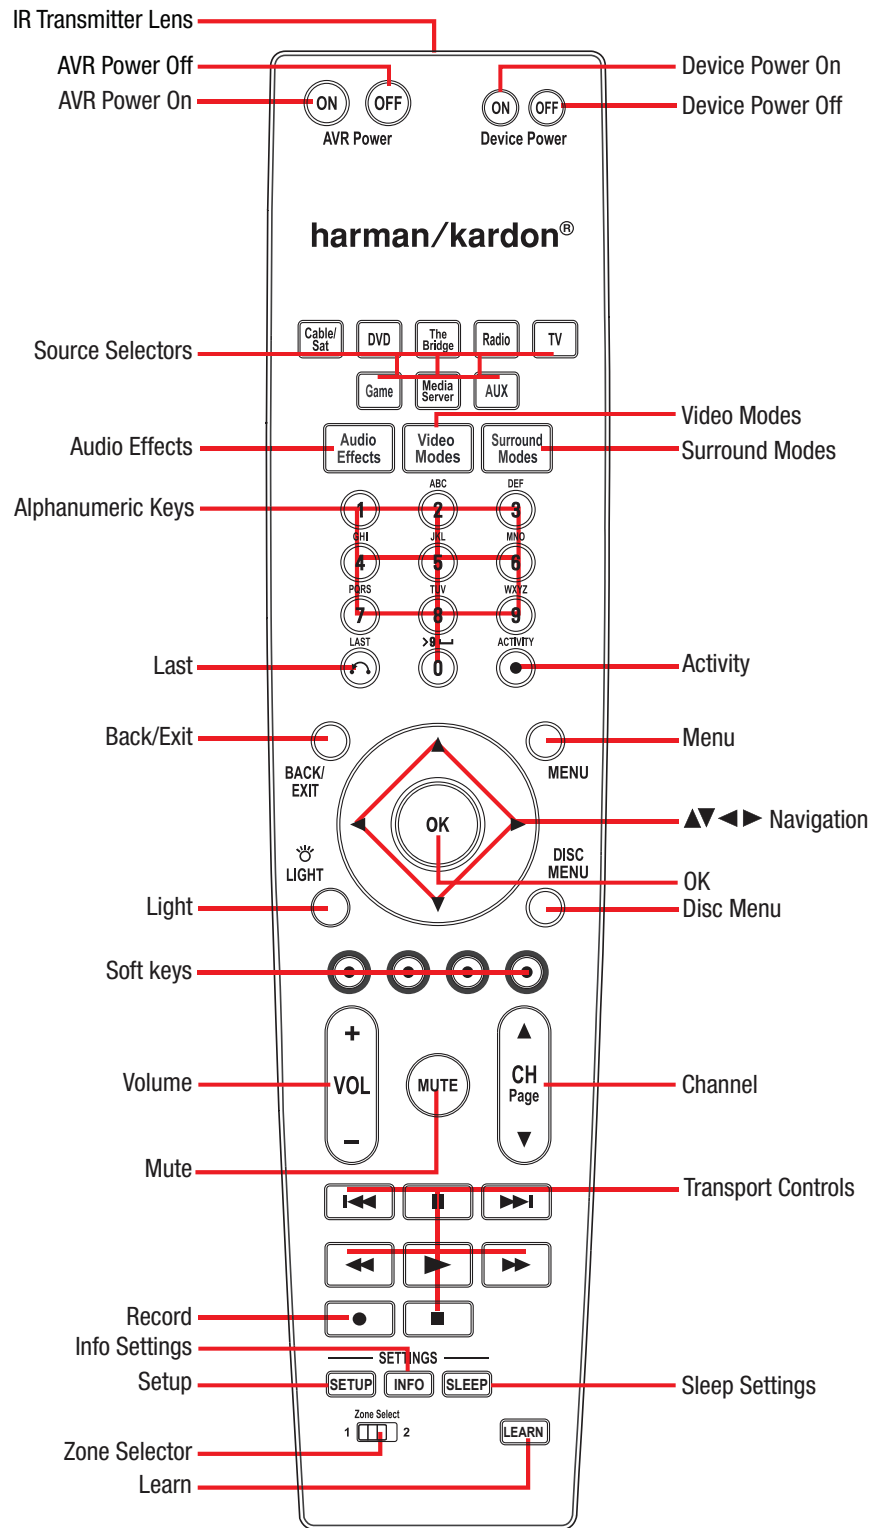

AVR 3600

MAIN REMOTE-CONTROL FUNCTIONS

AVR 3600 ZONE 2 REMOTE-CONTROL FUNCTIONS